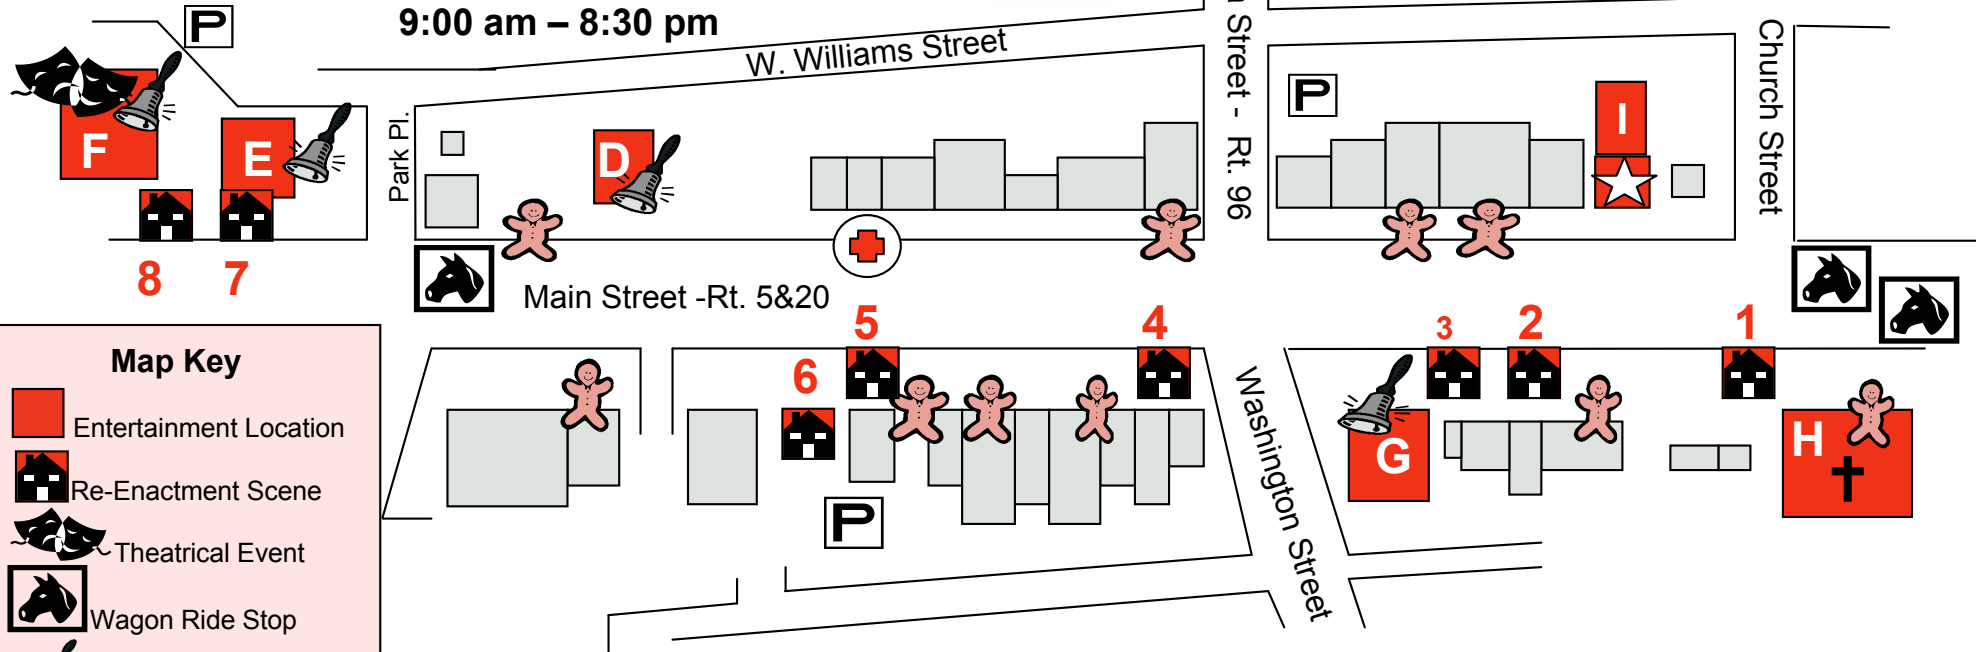

Waterloo, New York

The Real Christmas and More

Saturday, December 4, 2004

9:00 am – 8:30 pm

Map Key

- Entertainment Location
- Re-Enactment Scene
- Theatrical Event
- Wagon Ride Stop
- Musical Event
- Concessions

LIVE

Re-Enactment Scenes portrayed by the Waterloo Community and Special Friends

- | | |
|---------------------------------------|---------------------------------|
| First Presbyterian Church of Waterloo | Scene 1 - The Prophecy |
| Living Hope Assembly of God | Scene 2 - The Decree |
| Waterloo Baptist Church | Scene 3 - The Annunciation |
| First Baptist Church of Seneca Falls | Scene 4 - Registration |
| Calvary Lutheran Church | Scene 5 - Bethlehem |
| Waterloo United Methodist | Scene 6 - The Shepherds |
| St. Mary's Church | Scene 7 - The Manger |
| Solid Rock Wesleyan Church | Scene 8 - The Rest of the Story |
| Lake Country Christian Church | The Traveling Kings |
| First Baptist Church of Seneca Falls | The Soldiers |